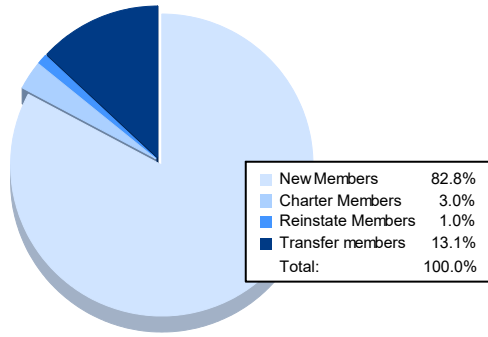

Year	New Clubs	Dropped Clubs	Gain/Loss Clubs	New Members	Charter Members	Reinstate Members	Transfer Members	Total Member Added	Total Members Dropped	Gain/Loss Members
2016-2017	0	1	-1	149	1	10	7	167	223	-56
2017-2018	0	1	-1	122	1	6	15	144	239	-95
2018-2019	0	1	-1	108	0	4	7	119	156	-37
2019-2020	1	3	-2	85	24	9	9	127	248	-121
2020-2021	0	2	-2	82	3	1	13	99	146	-47
<b>Average</b>	<b>0</b>	<b>2</b>	<b>-1</b>	<b>109</b>	<b>6</b>	<b>6</b>	<b>10</b>	<b>131</b>	<b>202</b>	<b>-71</b>

### Membership Composition June 2021 Cumulative