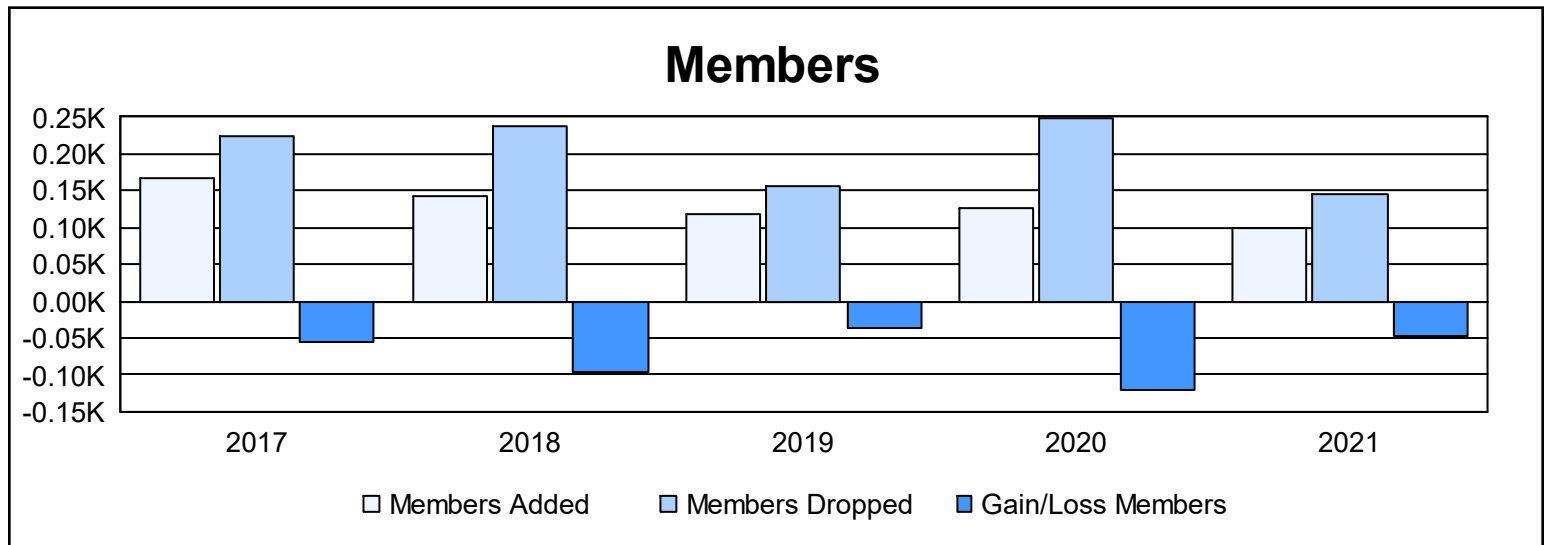

Year	New Clubs	Dropped Clubs	Gain/Loss Clubs	New Members	Charter Members	Reinstate Members	Transfer Members	Total Member Added	Total Members Dropped	Gain/Loss Members
2016-2017	0	1	-1	149	1	10	7	167	223	-56
2017-2018	0	1	-1	122	1	6	15	144	239	-95
2018-2019	0	1	-1	108	0	4	7	119	156	-37
2019-2020	1	3	-2	85	24	9	9	127	248	-121
2020-2021	0	2	-2	82	3	1	13	99	146	-47
<b>Average</b>	<b>0</b>	<b>2</b>	<b>-1</b>	<b>109</b>	<b>6</b>	<b>6</b>	<b>10</b>	<b>131</b>	<b>202</b>	<b>-71</b>

### Membership Composition June 2021 Cumulative