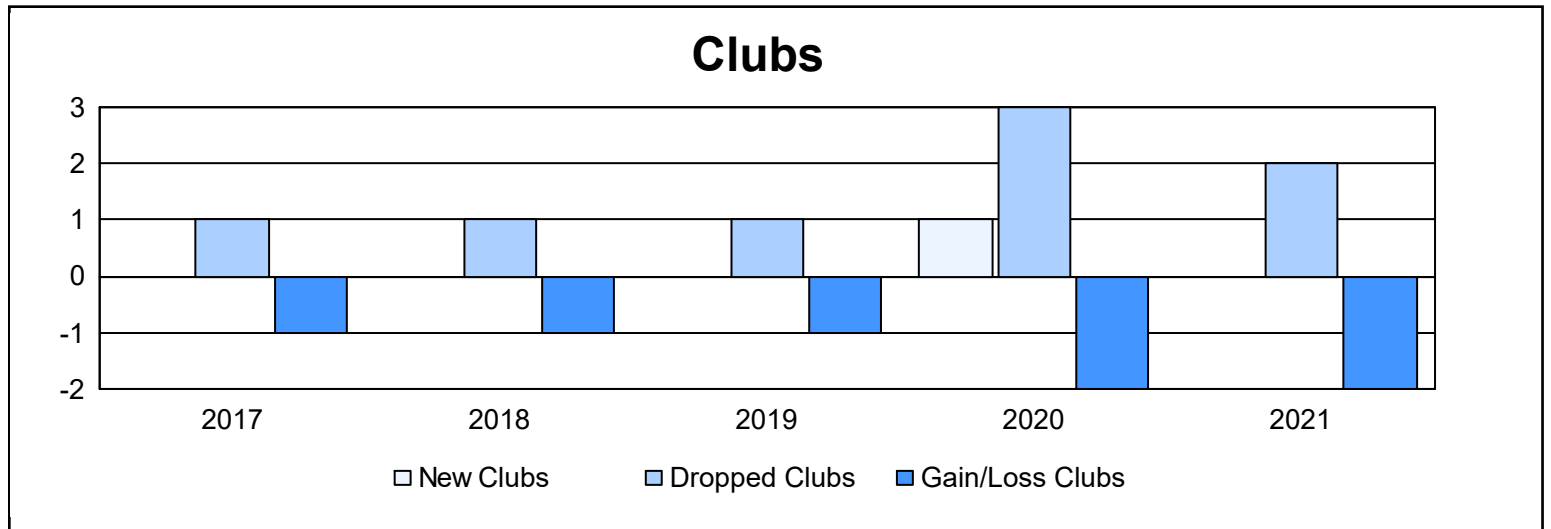

Year	New Clubs	Dropped Clubs	Gain/Loss Clubs	New Members	Charter Members	Reinstate Members	Transfer Members	Total Member Added	Total Members Dropped	Gain/Loss Members
2016-2017	0	1	-1	149	1	10	7	167	223	-56
2017-2018	0	1	-1	122	1	6	15	144	239	-95
2018-2019	0	1	-1	108	0	4	7	119	156	-37
2019-2020	1	3	-2	85	24	9	9	127	248	-121
2020-2021	0	2	-2	82	3	1	13	99	146	-47
<b>Average</b>	<b>0</b>	<b>2</b>	<b>-1</b>	<b>109</b>	<b>6</b>	<b>6</b>	<b>10</b>	<b>131</b>	<b>202</b>	<b>-71</b>

### Membership Composition June 2021 Cumulative